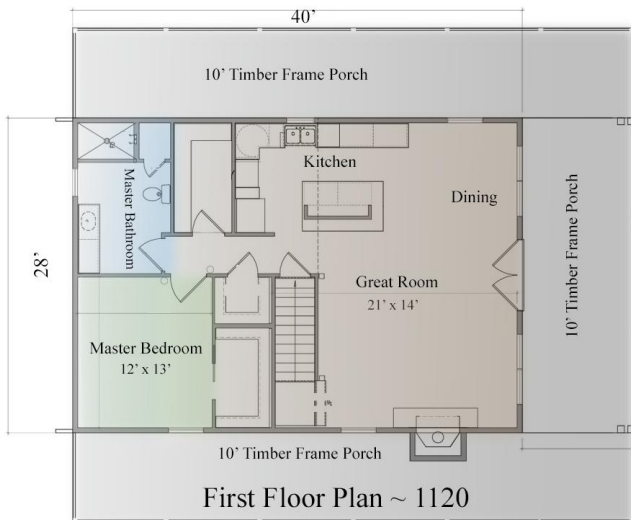

# Frenchburg Overlook

Total Square Foot ~ 1679  
\*Bedrooms ~ 2  
Baths ~ 2  
\*Additional bedrooms can  
be added with a  
walkout basement